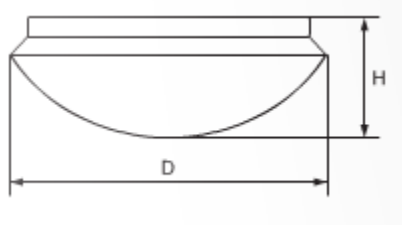

Variants and dimensions